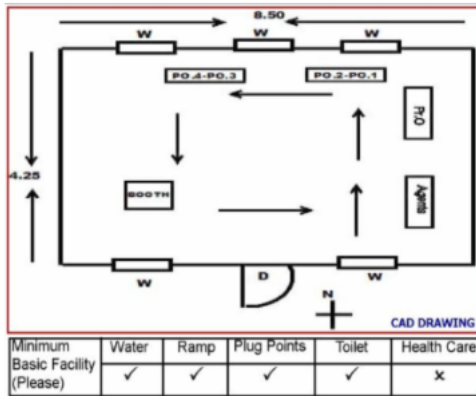

Nazri Naksha

Google Map View

Polling Station Building Front View

Polling Station Front View

Cad View

Key MAP View