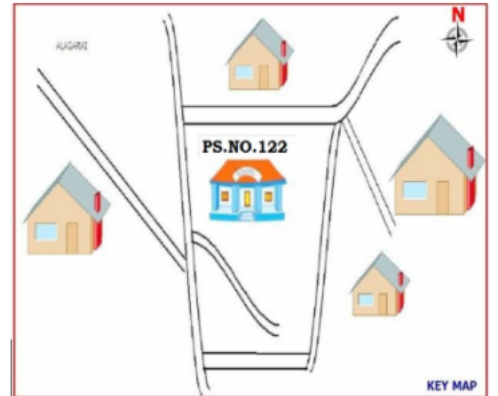

Cad View

Key MAP View

Minimum Basic Facility (Please)	Water	Ramp	Plug Points	Toilet	Health Care
	✓	✓	✓	✓	x