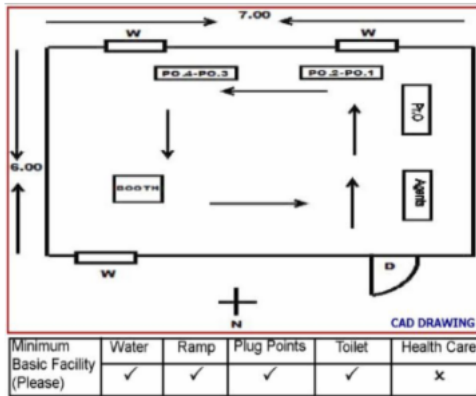

Nazri Naksha

Google Map View

Polling Station Building Front View

Polling Station Front View

Cad View

Key MAP View