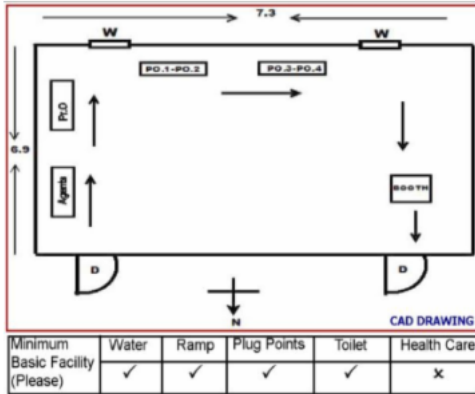

Nazri Naksha

Google Map View

Polling Station Building Front View

Polling Station Front View

Cad View

Key MAP View