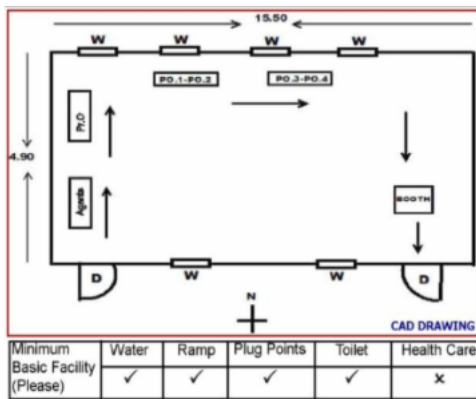

Nazri Naksha

Google Map View

Polling Station Building Front View

Polling Station Front View

Cad View

Key MAP View