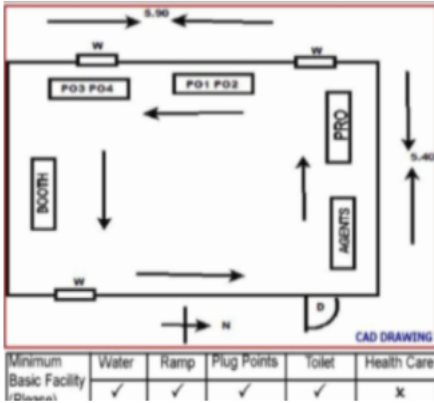

Nazri Naksha

Google Map View

Polling Station Building Front View

Polling Station Front View

Cad View

Key MAP View