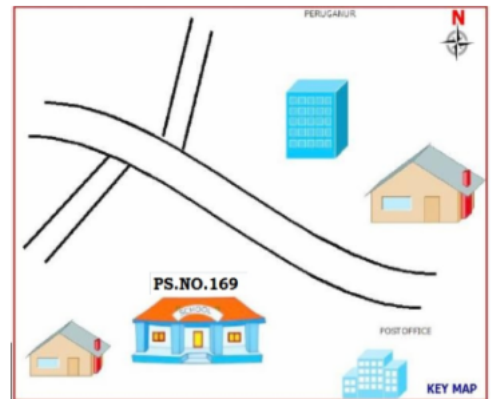

Cad View

Key MAP View

Minimum Basic Facility (Please)	Water	Ramp	Plug Points	Toilet	Health Care
	✓	✓	✓	✓	x