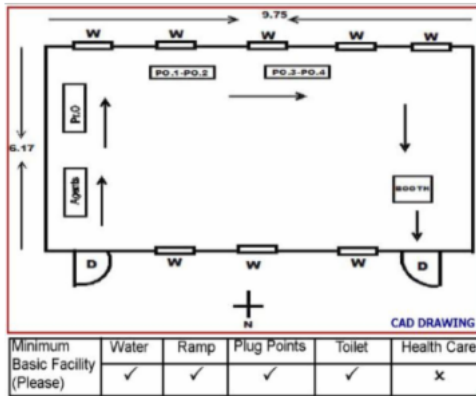

Nazri Naksha

Google Map View

Polling Station Building Front View

Polling Station Front View

Cad View

Key MAP View