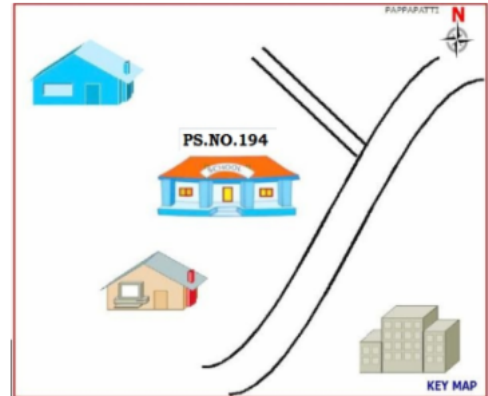

Cad View

Key MAP View

Minimum Basic Facility (Please)	Water	Ramp	Plug Points	Toilet	Health Care
	✓	✓	✓	✓	x