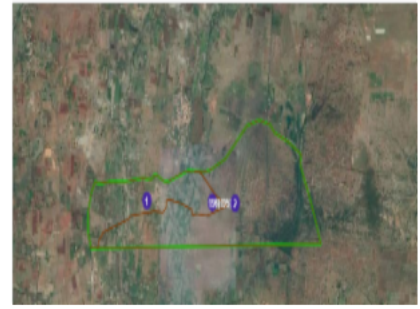

Nazri Naksha

Google Map View