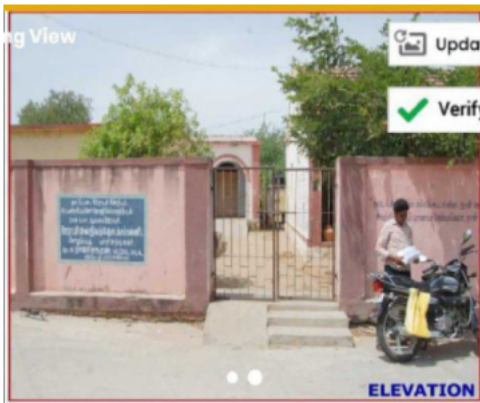

Polling Station Building Front View

Polling Station Front View