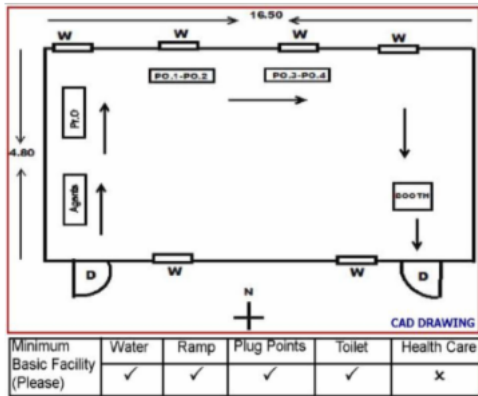

Nazri Naksha

Google Map View

Polling Station Building Front View

Polling Station Front View

Cad View

Key MAP View