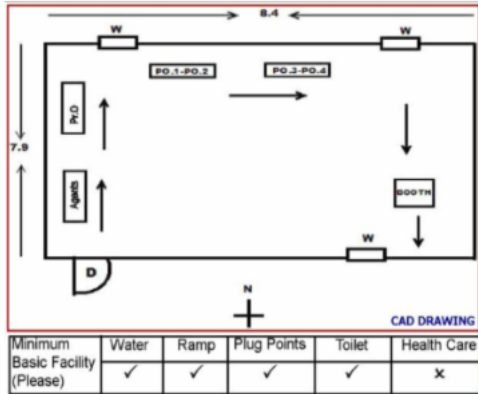

Nazri Naksha

Google Map View

Polling Station Building Front View

Polling Station Front View

Cad View

Key MAP View