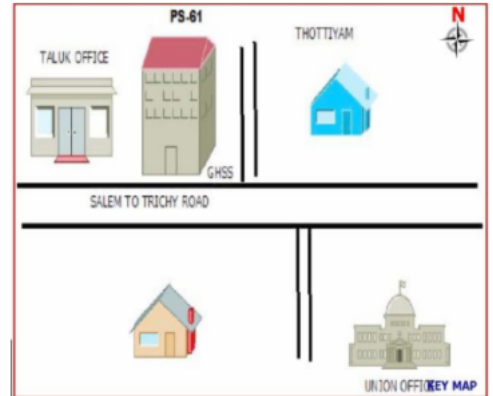

Cad View

Key MAP View

Minimum Basic Facility (Please)	Water	Ramp	Plug Points	Toilet	Health Care
	✓	✓	✓	✓	x