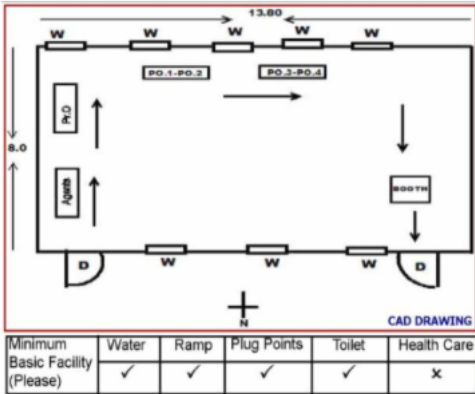

Nazri Naksha

Google Map View

Polling Station Building Front View

Polling Station Front View

Cad View

Key MAP View