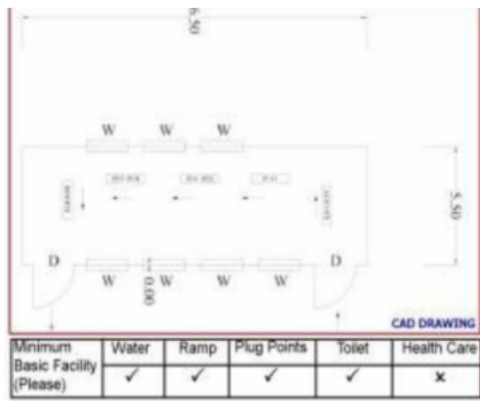

Nazri Naksha

Google Map View

Polling Station Building Front View

Polling Station Front View

Cad View

Key MAP View