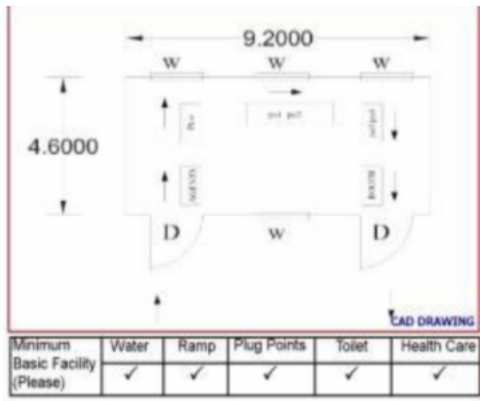

Nazri Naksha

Google Map View

Polling Station Building Front View

Polling Station Front View

Cad View

Key MAP View