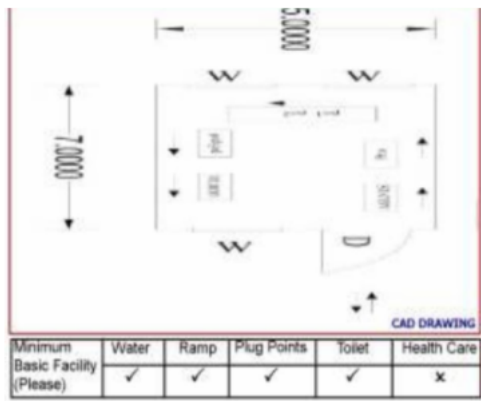

Nazri Naksha

Google Map View

Polling Station Building Front View

Polling Station Front View

Cad View

Key MAP View