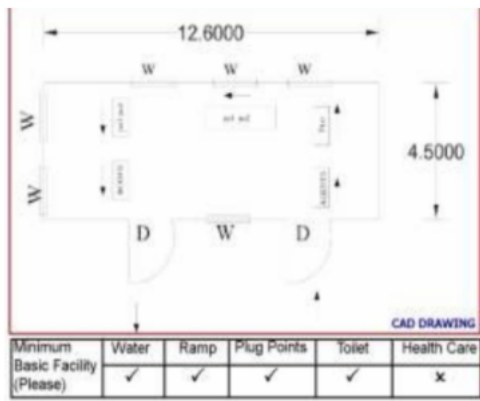

Nazri Naksha

Google Map View

Cad View