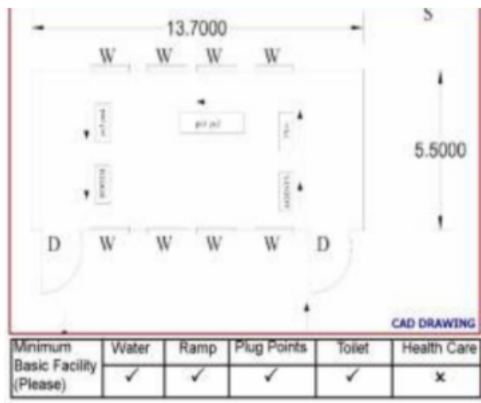

Nazri Naksha

Google Map View

Polling Station Building Front View

Polling Station Front View

Cad View

Key MAP View