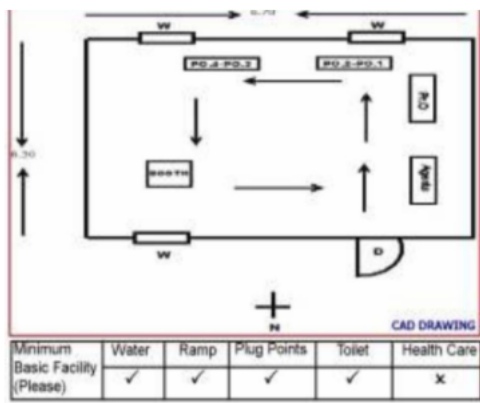

Nazri Naksha

Google Map View

Polling Station Building Front View

Polling Station Front View

Cad View

Key MAP View