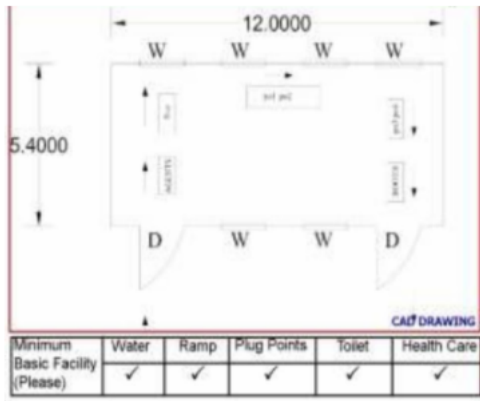

Nazri Naksha

Google Map View

Polling Station Building Front View

Polling Station Front View

Cad View

Key MAP View