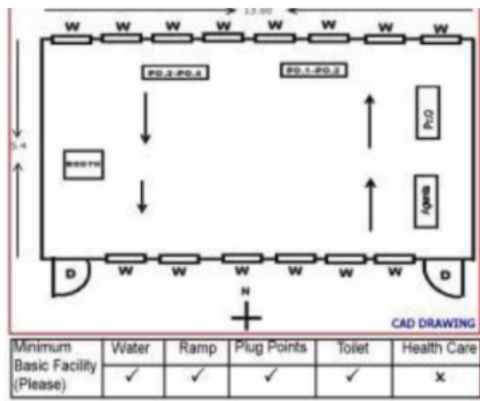

Nazri Naksha

Google Map View

Polling Station Building Front View

Polling Station Front View

Cad View

Key MAP View