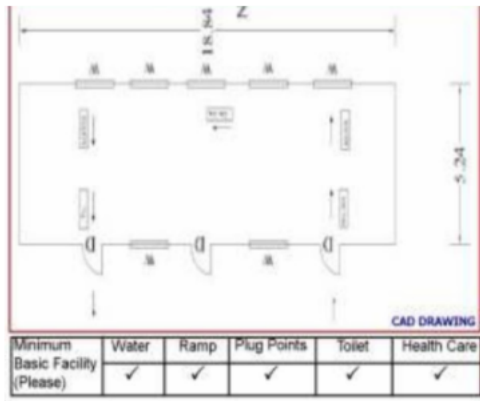

Nazri Naksha

Google Map View

Polling Station Building Front View

Polling Station Front View

Cad View

Key MAP View