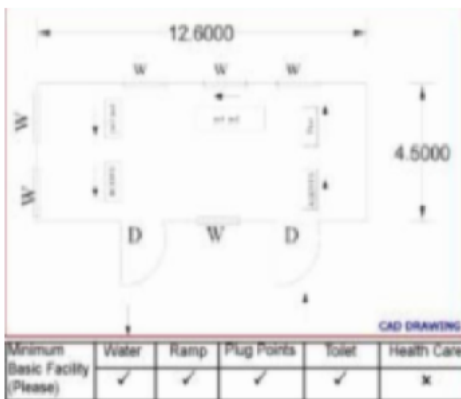

Nazri Naksha

Google Map View

Polling Station Building Front View

Polling Station Front View

Cad View

Key MAP View