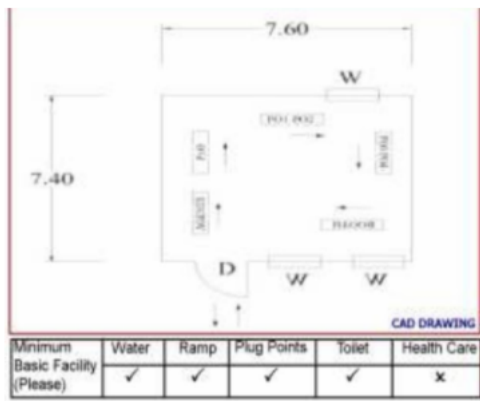

Nazri Naksha

Google Map View

Polling Station Building Front View

Polling Station Front View

Cad View

Key MAP View