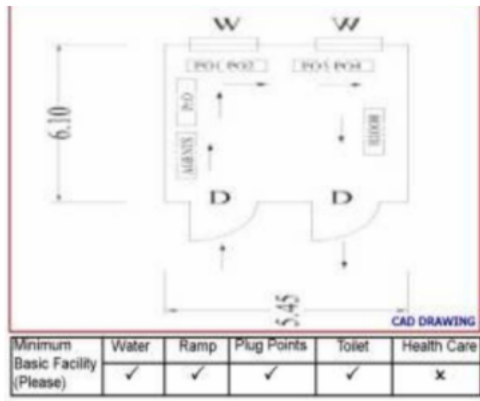

Nazri Naksha

Google Map View

Polling Station Building Front View

Polling Station Front View

Cad View

Key MAP View