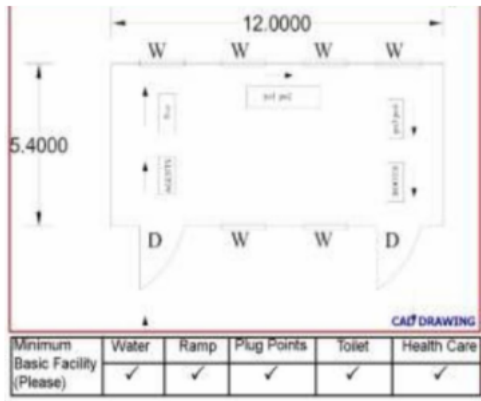

Nazri Naksha

Google Map View

Polling Station Building Front View

Polling Station Front View

Cad View

Key MAP View