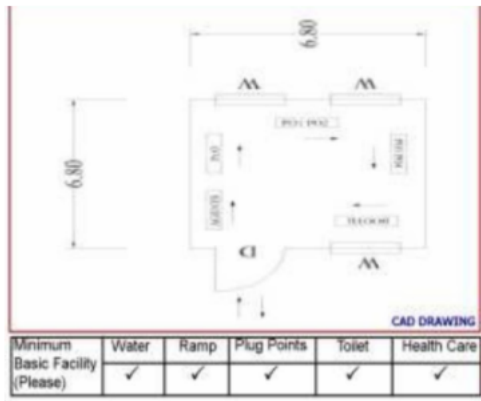

Nazri Naksha

Google Map View

Polling Station Building Front View

Polling Station Front View

Cad View

Key MAP View