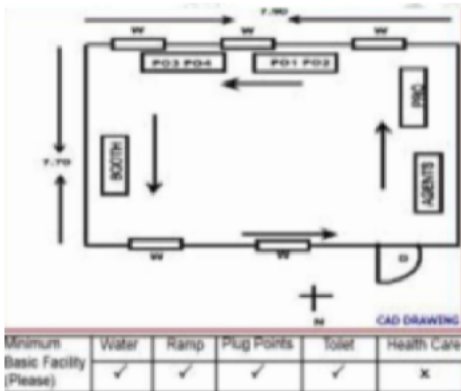

Nazri Naksha

Google Map View

Polling Station Building Front View

Polling Station Front View

Cad View

Key MAP View