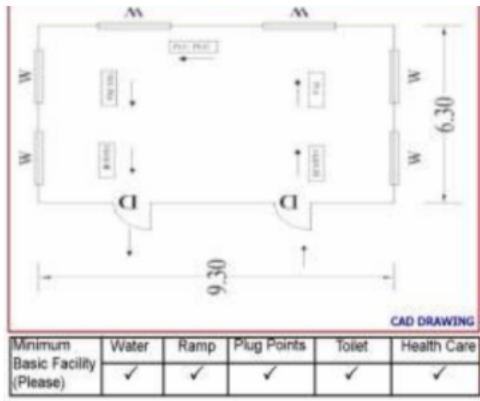

Nazri Naksha

Google Map View

Polling Station Building Front View

Polling Station Front View

Cad View

Key MAP View