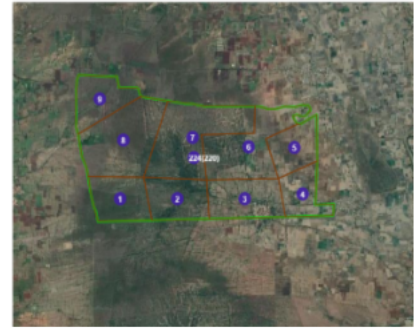

Nazri Naksha

Google Map View