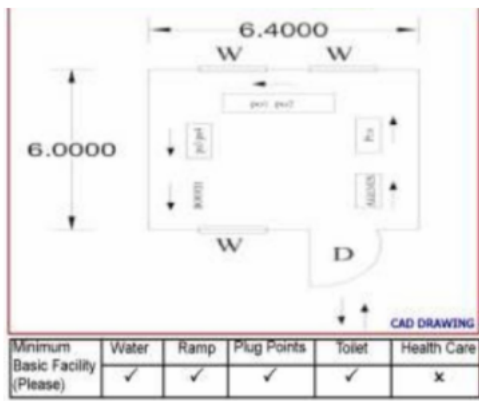

Nazri Naksha

Google Map View

Polling Station Building Front View

Polling Station Front View

Cad View

Key MAP View