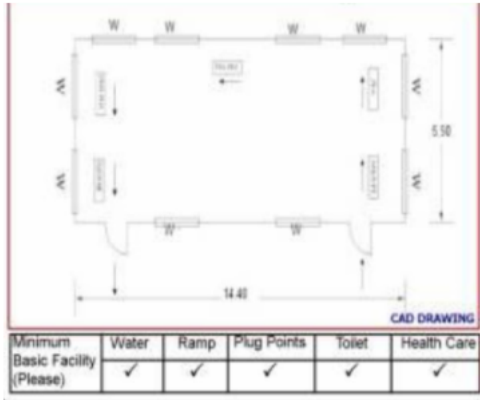

Nazri Naksha

Google Map View

Polling Station Building Front View

Polling Station Front View

Cad View

Key MAP View