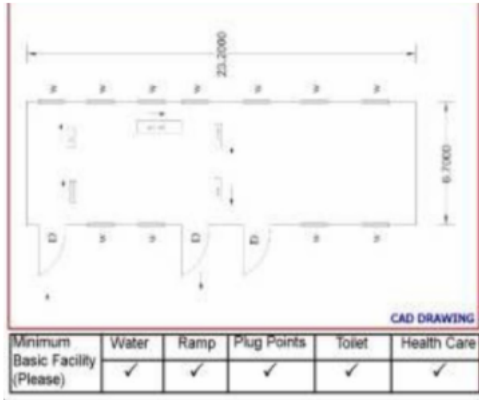

Nazri Naksha

Google Map View

Polling Station Building Front View

Polling Station Front View

Cad View

Key MAP View