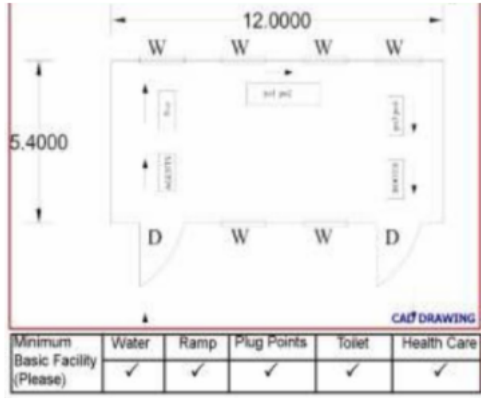

Nazri Naksha

Google Map View

Polling Station Building Front View

Polling Station Front View

Cad View

Key MAP View