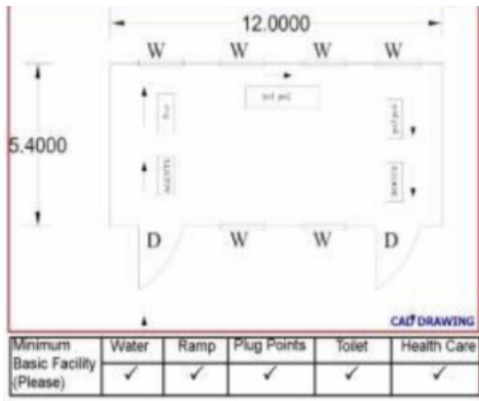

Nazri Naksha

Google Map View

Polling Station Building Front View

Polling Station Front View

Cad View

Key MAP View