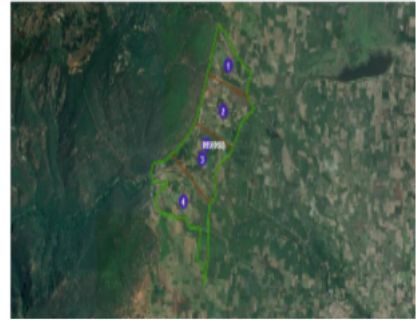

Nazri Naksha

Google Map View