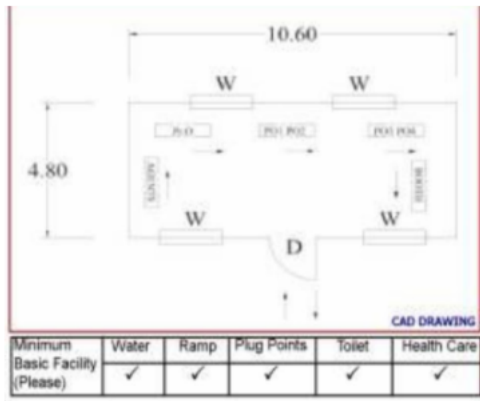

Nazri Naksha

Google Map View

Cad View