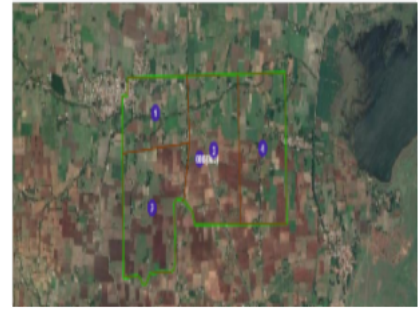

Nazri Naksha

Google Map View