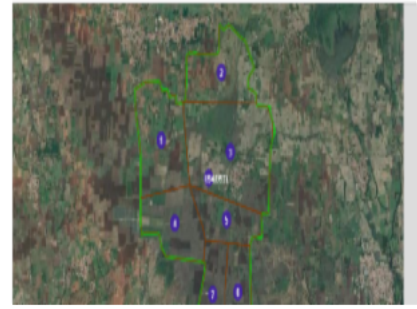

Nazri Naksha

Google Map View