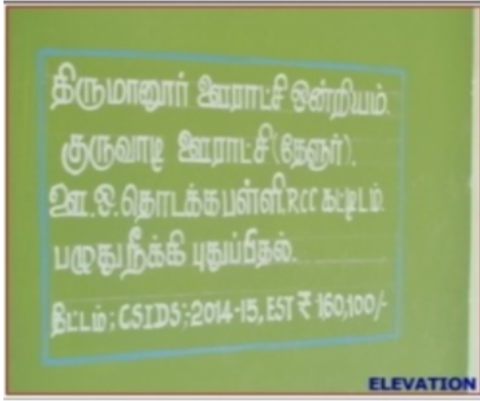

Polling Station Building Front View