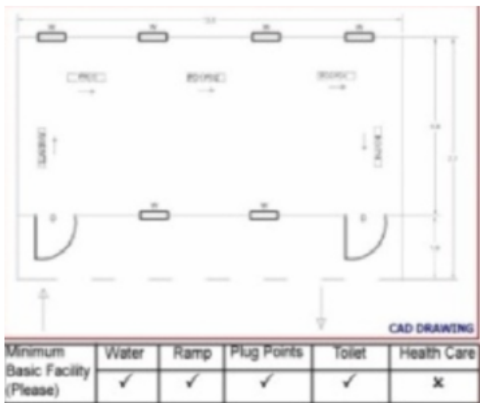

Nazri Naksha

Google Map View

Polling Station Building Front View

Polling Station Front View

Cad View

Key MAP View