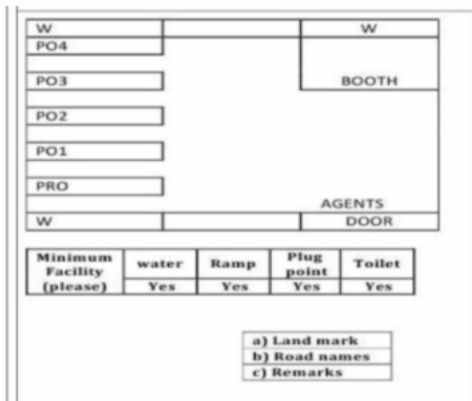

Nazri Naksha

Google Map View

Cad View