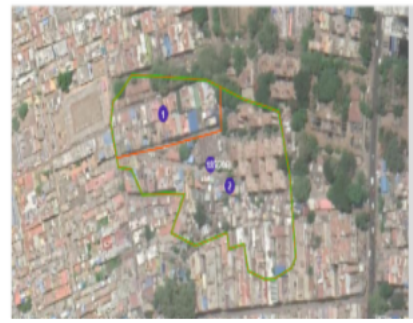

Nazri Naksha

Google Map View