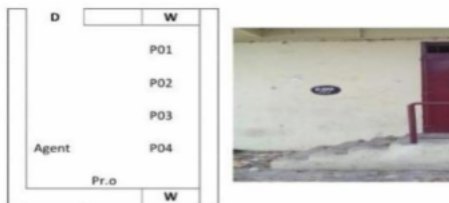

Cad View

Key MAP View

Minimum Facility (please)	water	Ramp	Plug point	Toilet	Healthcare
	Yes	yes	yes	yes	yes