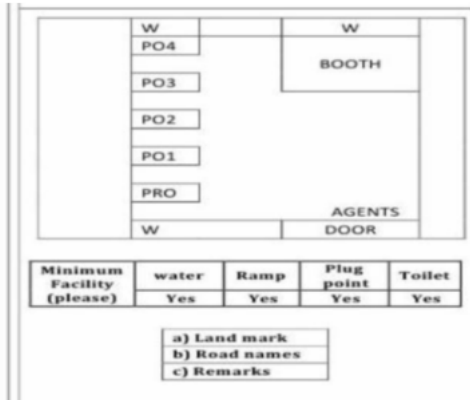

Nazri Naksha

Google Map View

Polling Station Building Front View

Polling Station Front View

Cad View

Key MAP View