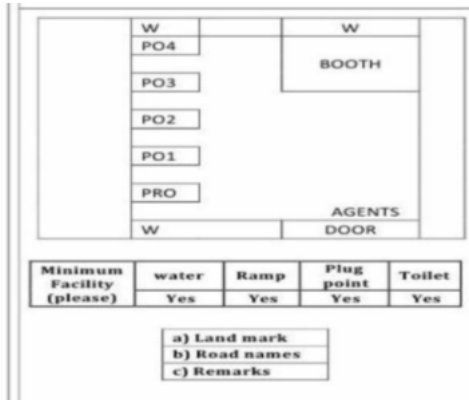

Nazri Naksha

Google Map View

Polling Station Building Front View

Polling Station Front View

Cad View

Key MAP View