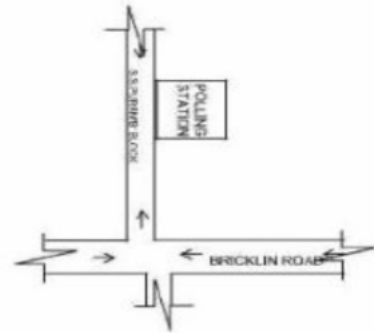

Cad View

Key MAP View

W	W
PO4	BOOTH
PO3	
PO2	
PO1	
PRO	
W	AGENTS DOOR

Minimum Facility (please)	water	Ramp	Plug point	Toilet
	Yes	Yes	Yes	Yes

a) Land mark
b) Road names
c) Remarks