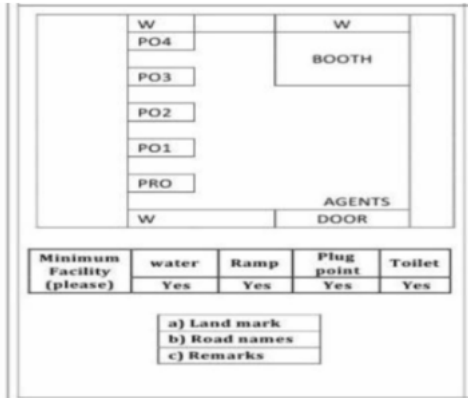

Nazri Naksha

Google Map View

Polling Station Building Front View

Polling Station Front View

Cad View

Key MAP View