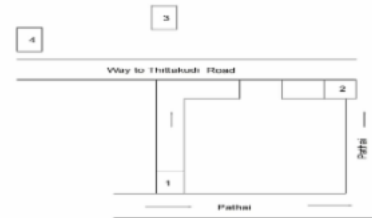

Key MAP View

1. Veterinary hospital
2. Library
3. Mariyamman kovil
4. Hospital